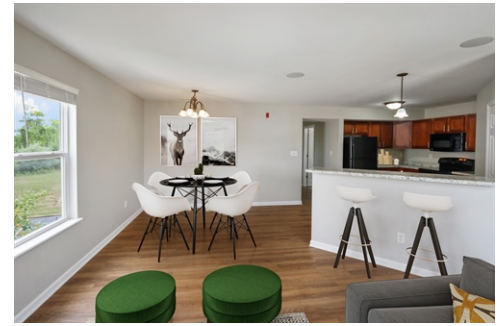

Beautiful Georgetown Park Condo for Rent!

\$1,475/month

311 Stonewall Creek Dr, Dardenne Prairie, MO 63368

- » Deposit: \$1,475
- » Beds: 2 | Baths: 2 Full
- » Condominium | 1,075 ft²
- » Oversized 1 Car Garage
- » Community Dog Park
- » More Info: GeorgetownParkCondo.com

Jacob Mirowitz
(314) 983-0788
jacob@mirowitzrealestate.com
MirowitzRealEstate.com

Mirowitz Real Estate Investments, Inc.
11500 Olive Blvd
Suite 240
Creve Coeur, MO 63141
(314) 983-0788

Beautiful 2 bed/2 bath second floor Georgetown Park condo with 1 car oversized garage and large storage space. The open floor plan features living/dining combo and galley kitchen with breakfast bar, granite countertops, and stainless steel appliances. The primary bedroom includes a full bath, walk-in closet, and sliding glass door to private balcony. The laundry room comes with washer & dryer. There is a large storage room (10x15) and oversized (21'x11') 1 car private garage in basement. This home is pet friendly with a \$200 pet fee & \$20/month pet rent per pet and features a community dog park. Tenant responsible for electric, sewer, and gas. Security deposit equal to one month's rent.